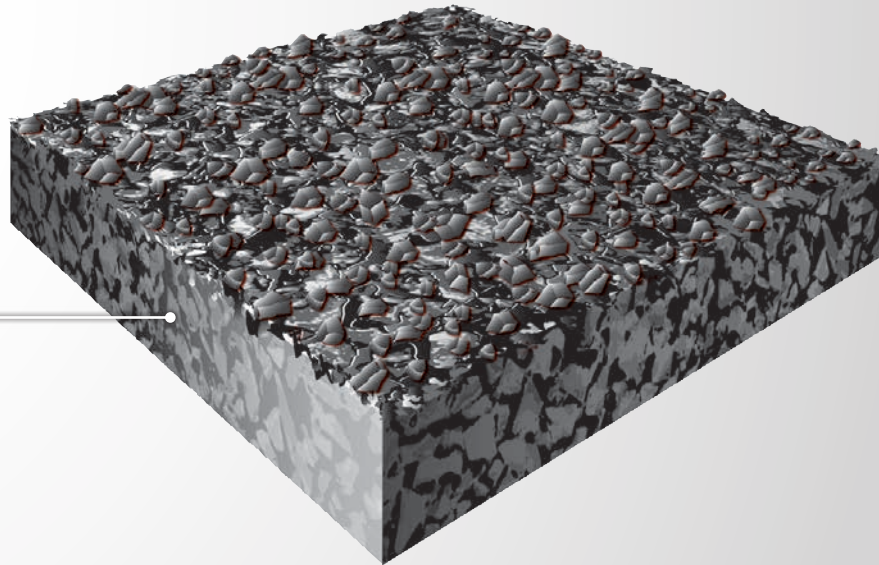

Spartan B

POWERED **BY**
sportgroup

Spartan B

Spartan B is a single layer, 13mm, permeable black mat track system consisting of SBR rubber granules bound in polyurethane.

SMART
TECHNOLOGY
AVAILABLE

HIGHLIGHTS

- Permeable paved in place black mat system
- Full-depth
- Polyurethane bound permeable SBR basemat

One paved layer of
SBR and binder

sportgroup
THE SURFACE SPECIALISTS

www.rekortan.com

info@rekortan.com