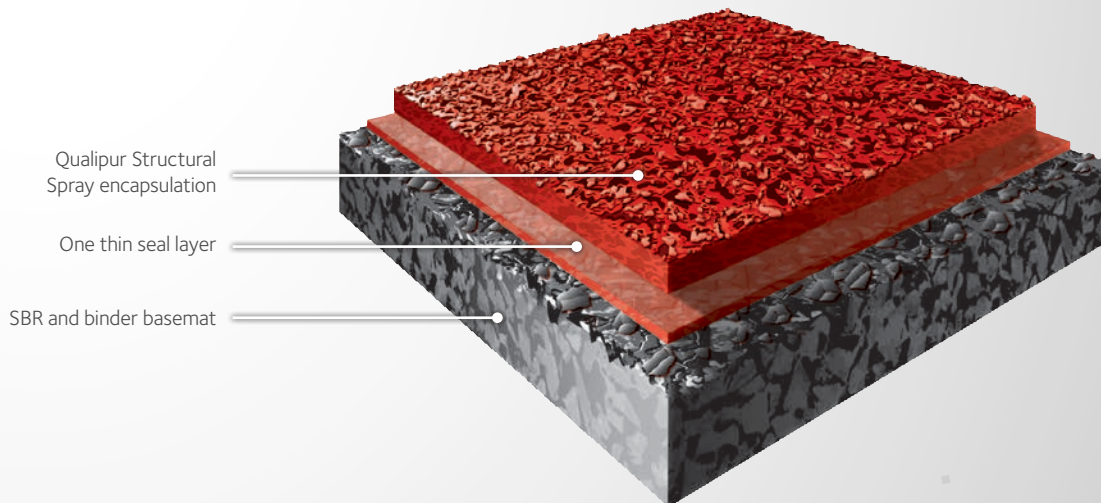

Spartan BJJ

POWERED **BY**
sportgroup

Spartan BSS

Spartan BSS is a 13mm, impermeable spray coat track system. The first layer consists of a black mat of SBR rubber granules bound in polyurethane. The second layer is a thin seal coat. The surface layer is polyurethane and colored EPDM granules applied by spray to provide a structural topcoat.

SMART
TECHNOLOGY
AVAILABLE

HIGHLIGHTS

- IAAF approved system
- Impermeable structural spray coat system
- Excellent force reduction
- Ideal for regional tracks and universities
- Spike resistant
- Available in multiple colors
- Aliphatic top coat option available
- Premium colors available upon request