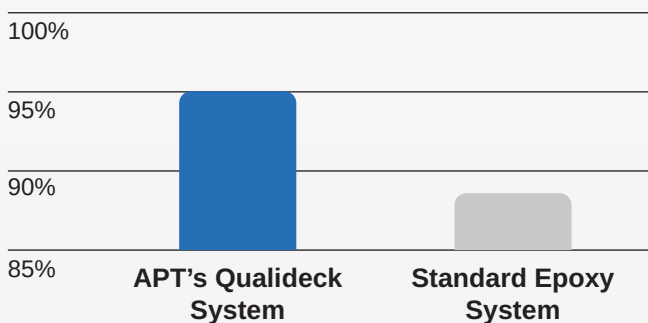

AGGREGATE RETENTION

*Independent lab study conducted 8/14. Contact your Qualideck Representative for details.

Qualideck.com • (724) 452-1330

APT Headquarters: 109 Conica Lane, Evans City, PA 16033 USA

Qualideck
POWERED BY APT