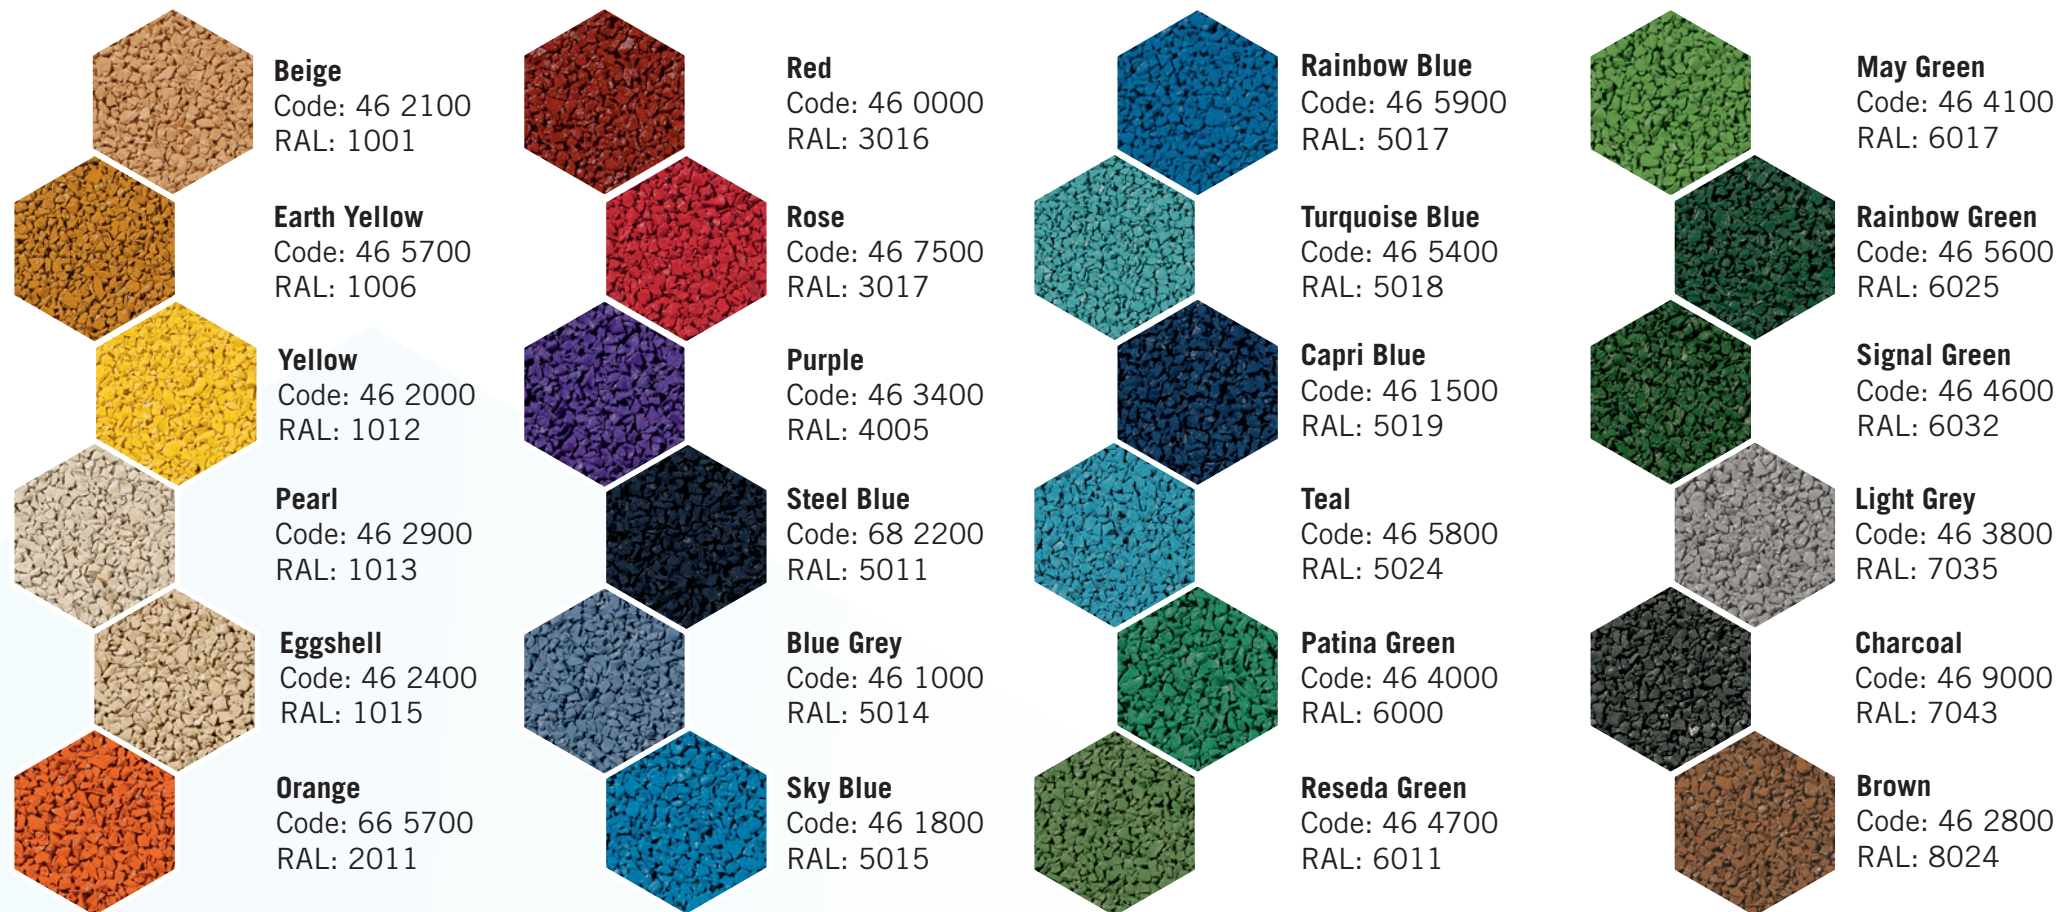

THE BIGGEST RANGE AND HIGHEST AVAILABILITY IN THE MARKET.

Motivation in sport, fun and leisure time, harmony at work - there are many good reasons why we produce granules in the most beautiful colours. As a leading producer of coloured synthetic granules for bounded flooring systems we have committed to first-class quality and maximum colour variety.

The RAL shade specifications are non-binding approximations.
With sensitive colours such as shades of grey and blue the use of an aliphatic binder is recommended.

melos
melos-gmbh.com

APT
advpolytech.com